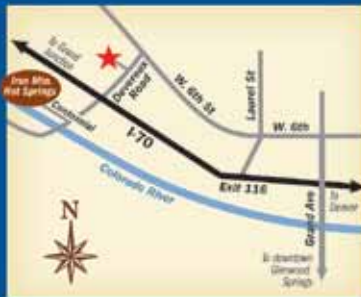

Great food in an extraordinary setting!

Your adventure begins as the tram glides you up to the top of Iron Mountain, 1400 feet above Glenwood Springs. You're sure to work up an appetite as you explore our legendary caverns and delight in our thrill rides!

Unforgettable family fun!

Cuisine *Family-friendly American*

Hours *Call or visit our website for current hours*

Address *51000 Two Rivers Plaza Rd
Glenwood Springs, CO*

Phone *(970)945-4228 x0
1-800-530-1635 x0*